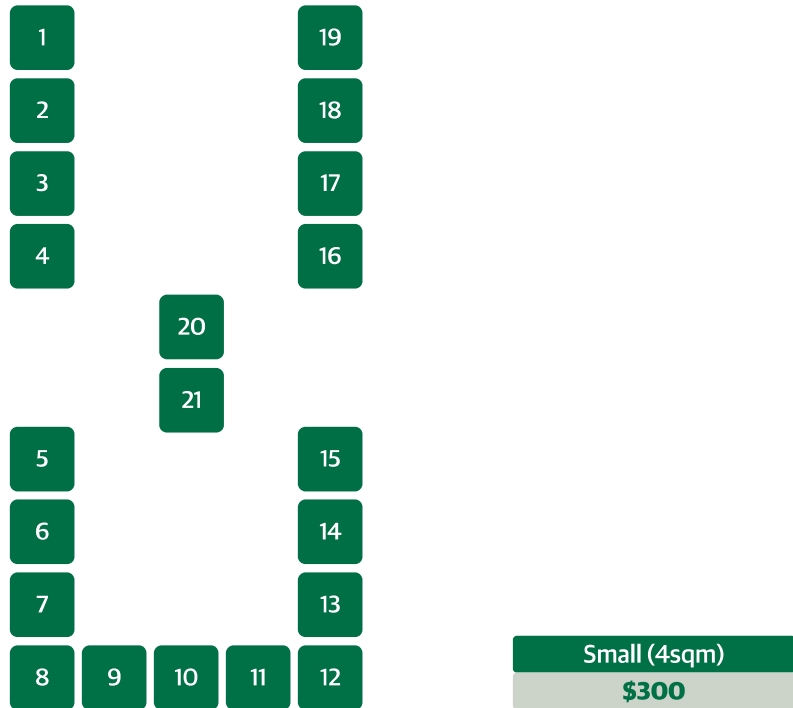

REGIONAL START UPS

EXHIBITOR TELEVISION OFFER