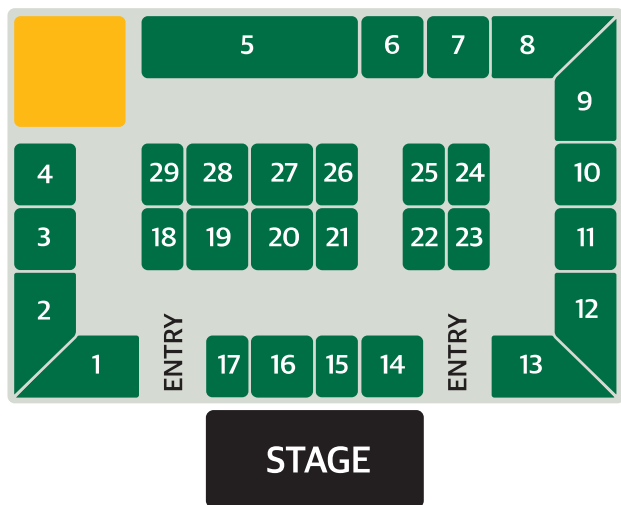

ALL FLAGS LIFESTYLE PAVILION

EDUCATION MARQUEE

MOTORING ARENA

Site 1 (150sqm)	Site 2-3 (300sqm)
\$839 (half) \$1067 (half)	\$864 (half) \$1097 (half)
Site 4 (200sqm)	Site 5 (375sqm)
\$1050 (half) \$1680 (full)	\$1169 (half) \$1482 (full)
Site 6 (450sqm)	Site 7-9 (640sqm)
\$1193 (half) \$1905 (full)	\$1059 (half) \$1696 (full)
Site 10 (360sqm)	
\$596 (half) \$954 (half)	