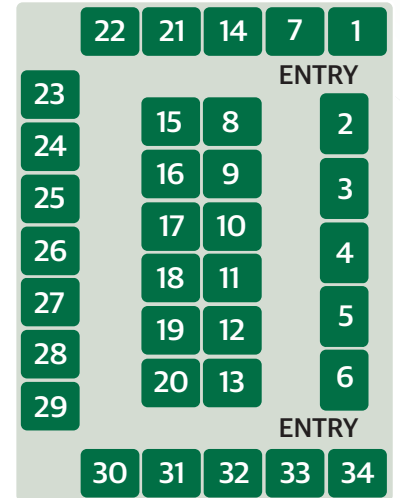

MILNE MARQUEE

EDUCATION MARQUEE

Meet WA's famous mascot, Auzzie the Wedge-tailed Eagle, in the Education Marquee.

Auzzie has been flying high over West Coast Eagles home games since 2007, with about 150 appearances under her wing. She flies for 15 minutes before bounce down, in a bid to inspire the players, entertain the fans and, importantly, promote awareness of her species.

VIPER RAM SHED

ALL FLAGS LIFESTYLE PAVILION