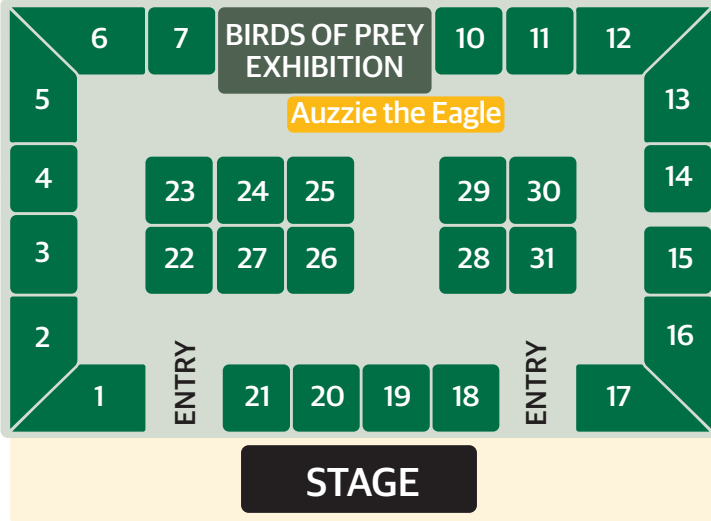

MILNE MARQUEE

EDUCATION MARQUEE

Meet WA's famous mascot, Auzzie the Wedge-tailed Eagle, in the Education Marquee.

Auzzie has been flying high over West Coast Eagles home games since 2007, with about 150 appearances under her wing. She flies for 15 minutes before bounce down, in a bid to inspire the players, entertain the fans and, importantly, promote awareness of her species.

VIPER RAM SHED

ALL FLAGS LIFESTYLE PAVILION