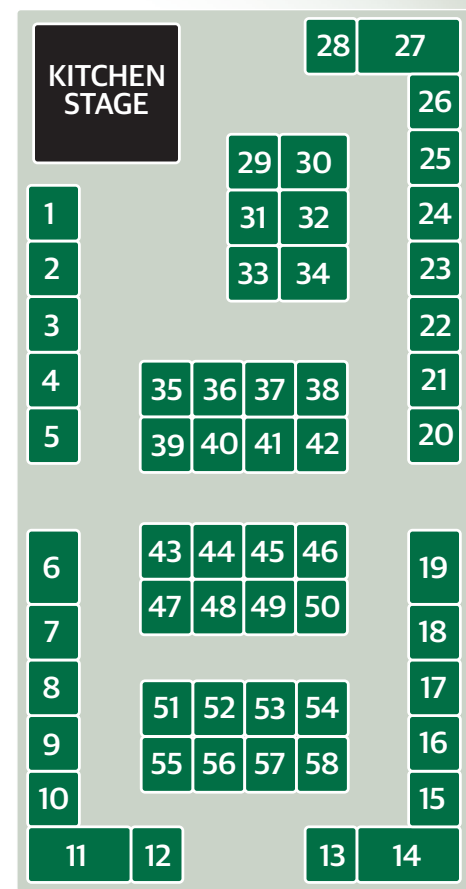

AKA EVENTS HIRE GOOD FOOD & GETAWAYS PAVILION

SITE INFORMATION

- Machinery and allied equipment demonstrations will be conducted daily.
- An Art Exhibition of local Wheatbelt talent will be in the Exhibition Hall, to the east of the Motoring Arena.
- Only Telstra and NextG mobile phone coverage.
- Information Bay is at the Main Office, near the All Flags Lifestyle Pavilion.
- The Dowerin Community Resource Centre is in the main street of Dowerin.
- Cash-out facilities (no credit) at Office.
- Ambulance is centrally located, near C6. See page 173 for emergency procedures.
- Parent's rooms are in the sporting complex (near Main Office), at the Dowerin Community Club (C12) and near Site 378, to the south of Central Avenue.
- Disabled toilets near the Apex Bar and C8, the Dowerin Community Club (C12) and near Site 378, to the south of Central Avenue.

SITE GUIDE

- Field Days Office
- Catering venue
- Toilets
- Disabled toilets
- Parent's room
- Disabled parking
- Blue Tree Project
- Field Days Clipper route
- Cash facility
- First aid
- Information