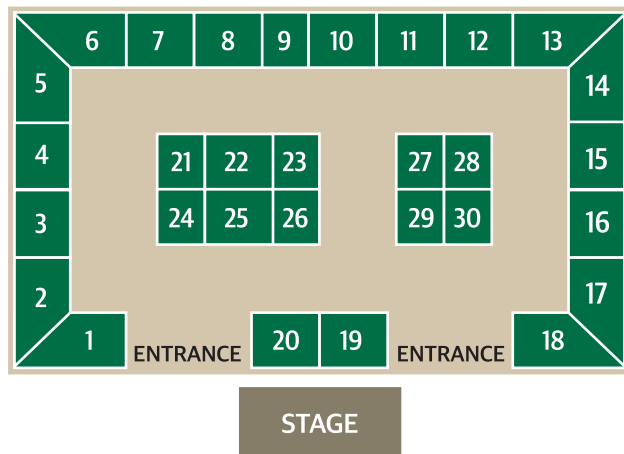

EDUCATION MARQUEE