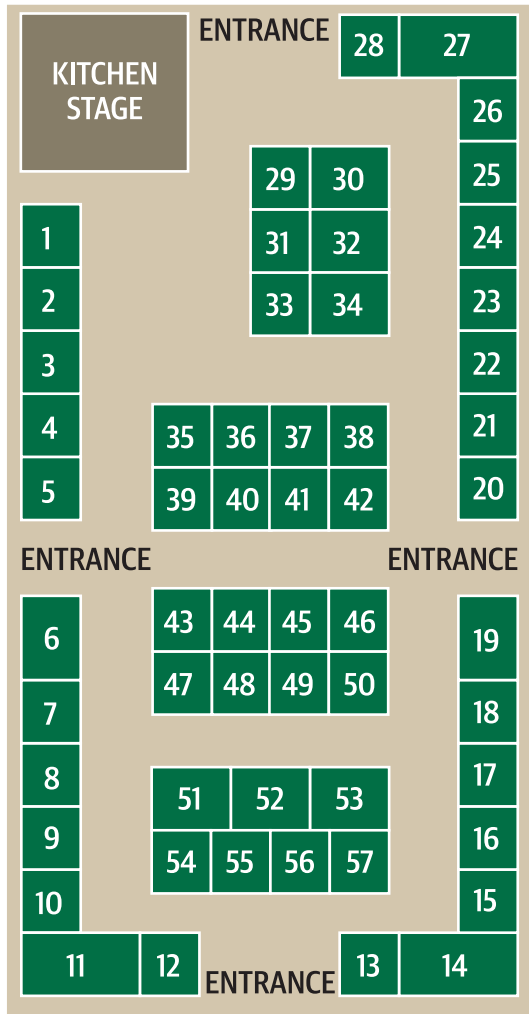

GOOD FOOD & GETAWAYS PAVILION