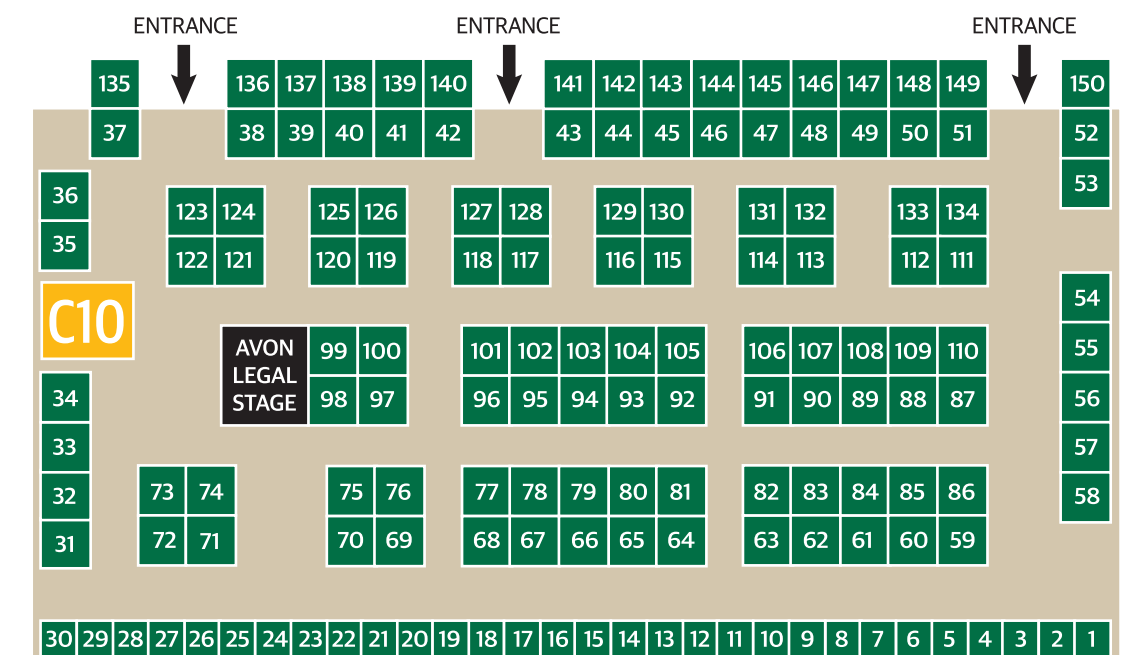

DESSERTS

- Churro Central Site C6
- The Whippy Man Van Site C1
- West Coast Icecreams & Coffee Site C3
- What the Flip! Site C2
- Wicked Waffles Site C9

COFFEE

- Aroogah Coffee Site C7
- Cappuccino Xpress Cannington Bayer Avenue Ram Shed
- Cappuccino Xpress Maddington Site C8
- Coffee on Q Site C5
- Country Cappuccino Site C6
- Full of Beanz Coffee Site C9
- Mr Mocha Equestrian Exhibit
- Perk Up With Me Site C2
- Queen Bees Coffee Synergy Tech Arena

SITE INFORMATION

- Machinery and allied equipment demonstrations will be conducted daily.
- An Art Exhibition of local Wheatbelt talent will be in the Exhibition Hall, next to the carsales.com.au Motoring Arena.
- Only Telstra and NextG mobile phone coverage is available.
- Information Bay is at the Main Office.
- Dowerin Community Resource Centre is in the main street of Dowerin.
- Eftpos facilities at the Main Office.

LIFESTYLE PAVILION

GOOD FOOD & GETAWAYS PAVILION

EDUCATION MARQUEE

MILNE MARQUEE

BAYER AVENUE RAM SHED

SYNERGY TECH ARENA

EQUESTRIAN EXHIBIT