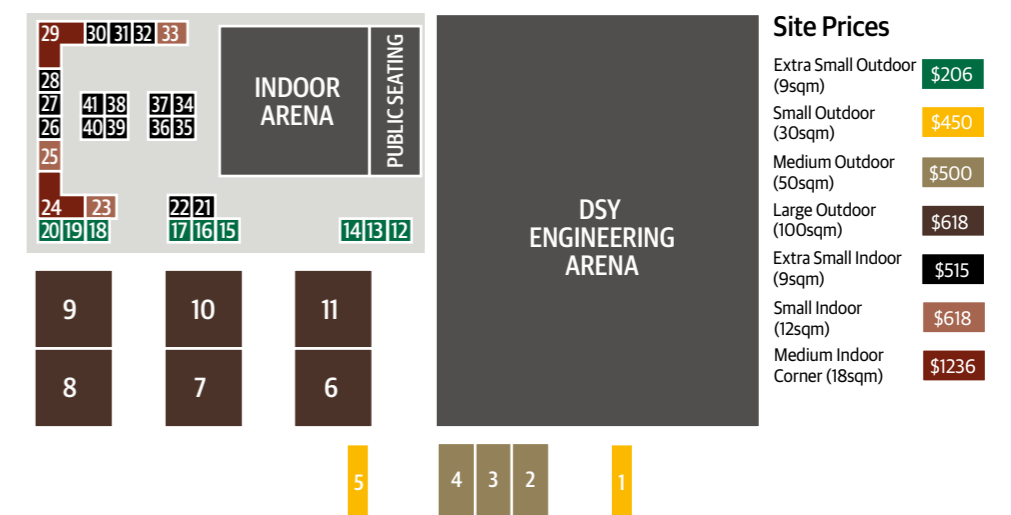

MAIN MAP

Site Prices

	Standard Site		Premium Site	
	Full	Half	Full	Half
Extra Small (9-99sqm)	\$550	\$343	\$685	\$429
Small (100-224sqm)	\$636	\$399	\$995	\$623
Medium (225-399sqm)	\$732	\$459	\$1029	\$644
Large (400-999sqm)	\$850	\$532	\$1063	\$665
Extra Large (1000sqm)	\$3860	\$2411		

CARSALES.COM.AU MOTORING ARENA

Site Prices

	Standard Site		Premium Site	
	Full	Half	Full	Half
Small (200-270sqm)	\$1231	\$769	\$1539	\$961
Medium (375-450sqm)	\$1744	\$1091	\$2152	\$1345
Large (675+sqm)			\$2238	\$1400

EQUESTRIAN EXHIBITION

- Toilets
- Disabled toilets
- Disabled parking
- First aid
- Scooter hire
- Cash facility
- Mothers' room
- Pop Up Musicians
- Information/Office
- Landgate Clipper route

Please observe the rules of safety when inspecting machinery. Keep clear of moving machinery at all times. Do not step off the moving Landgate Clipper.