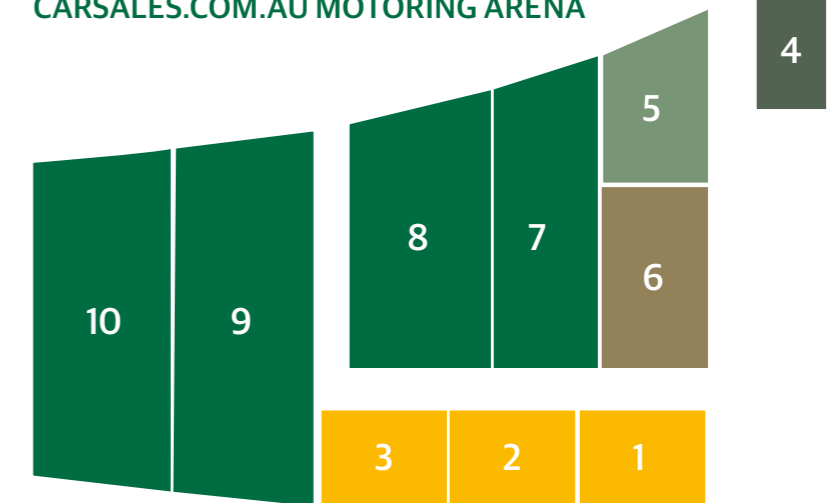

MAIN MAP

Site Prices

	Standard Site		Premium Site	
	Full	Half	Full	Half
Extra Small (9-99sqm)	\$550	\$343	\$685	\$429
Small (100-224sqm)	\$636	\$399	\$995	\$623
Medium (225-399sqm)	\$732	\$459	\$1029	\$644
Large (400-999sqm)	\$850	\$532	\$1063	\$665
Extra Large (1000sqm)	\$3860	\$2411		

CARSALES.COM.AU MOTORING ARENA

Site Prices

	Standard Site		Premium Site	
	Full	Half	Full	Half
Small (200-270sqm)	\$1231	\$769	\$1539	\$961
Medium (375-450sqm)	\$1744	\$1091	\$2152	\$1345
Large (675+sqm)			\$2238	\$1400