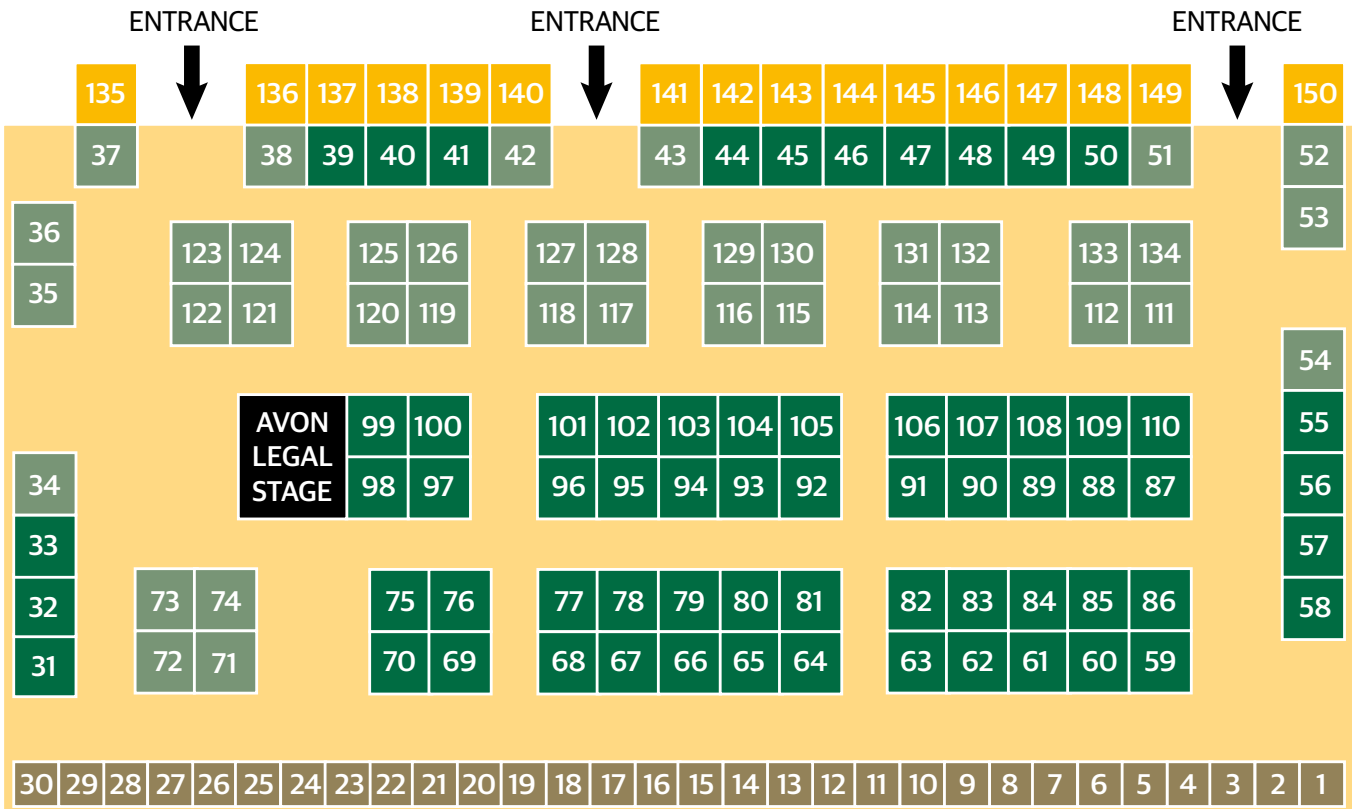

LIFESTYLE PAVILION

Site Prices

Standard Extra Small \$382

Outside \$410

Standard Small \$556

Premium \$683

EXHIBITOR TV SPECIAL!

GIVE YOUR SITE AN EXCLUSIVE EDGE!

Dowerin Exhibitors, take advantage of this exclusive television advertising package of 100 x 15 second spots* to promote your business and site on Regional WA's number 1 TV network - GWN7.

Showcase your products and maximise your exposure to a state-wide TV audience of over 500,000 people. Your TV commercial will be broadcast in the weeks leading into the 2017 Field Days.